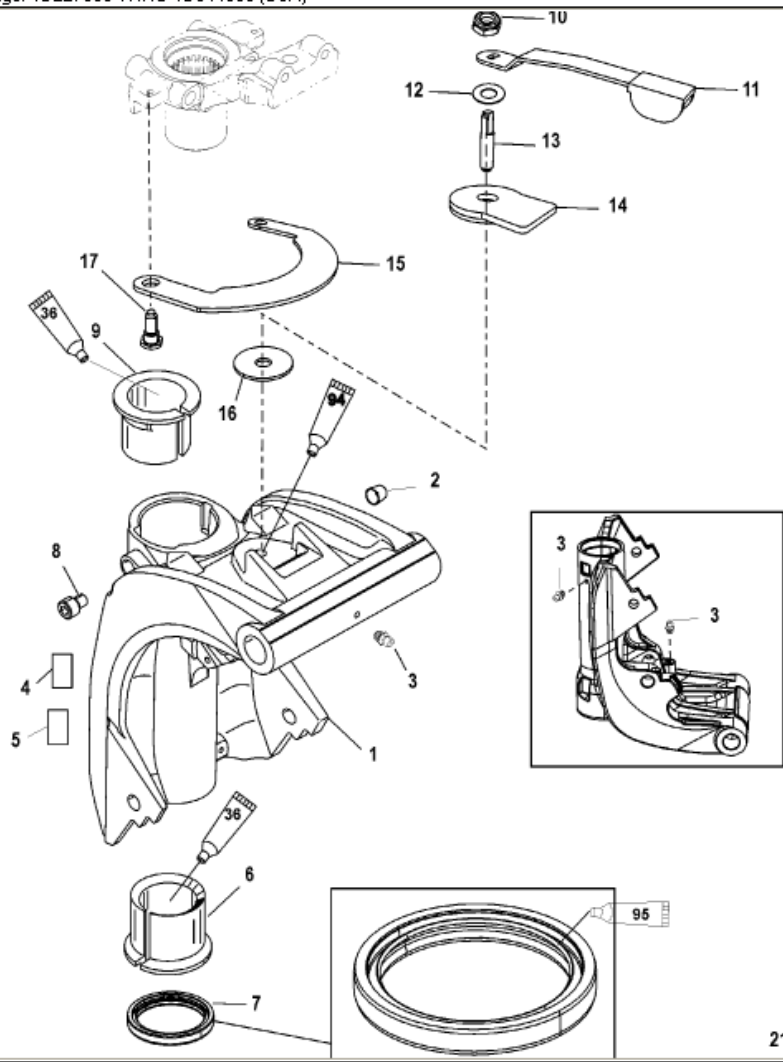

Parts List						
Ref	Class	Part	Description	Qty	Comment	Footnote
1	1401	850066A	1 SWIVEL BRACKET	1		
2	23	19606	2 BEARING, Trim Pin	2		
3	22	74036	3 FITTING, Grease	3		
4	37	823701	1 DECAL, Co-Pilot	1		
5		NSS	NOT SOLD SEPARATE, Decal-Sea	1		
6	23	821777	1 BUSHING (Lower)	1		
7	26	822404	1 SEAL, Lower	1		
8	10	40089	10 SCREW, (M8 x 10)	1		
9	23	821771	1 BUSHING, Upper	1		
10	11	826709113	1 NUT, (.375-24)	1		
11		823792	1 LEVER, Co-Pilot	1		
12	12	29330	1 WASHER	1		
13		821961	1 ROD, Co-Pilot (Threaded)	1		
14		821957A	2 BRACKET PLATE	1		
15		823791	1 PLATE	1		
16		816562	1 DISC, Friction	1		
17	10	76804	2 SCREW, Hex Shoulder	2		

21030